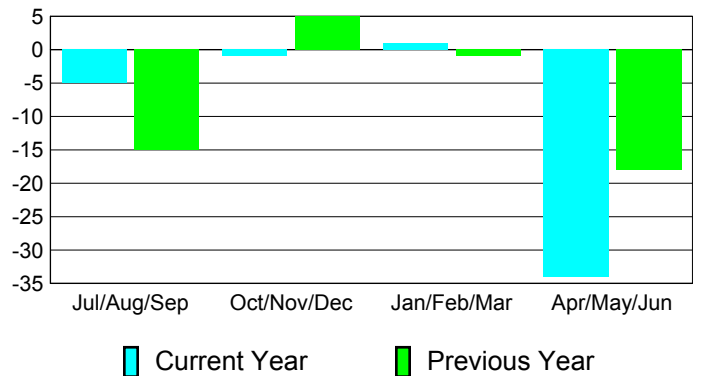

Gender Comparison 2010-2011

Jul/Aug/Sep

Oct/Nov/Dec

Jan/Feb/Mar

Apr/May/June

Male

Female