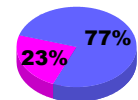

Apr/May/June

Male

Female