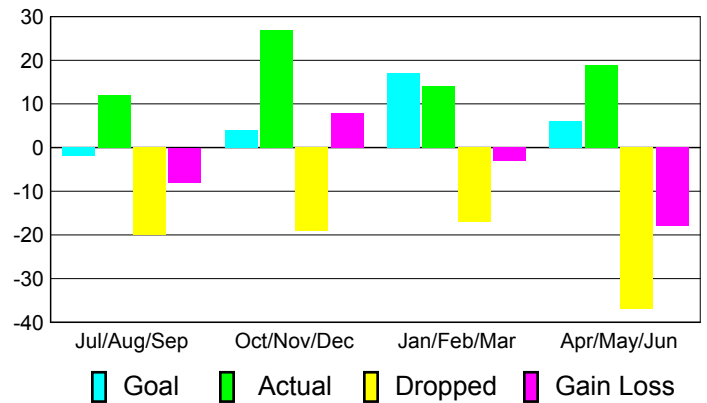

Membership Results 2010-2011

Goal, New, Dropped, Gain/Loss

Comparison of Membership Gain/Loss

Current Year Compared to the Previous Year