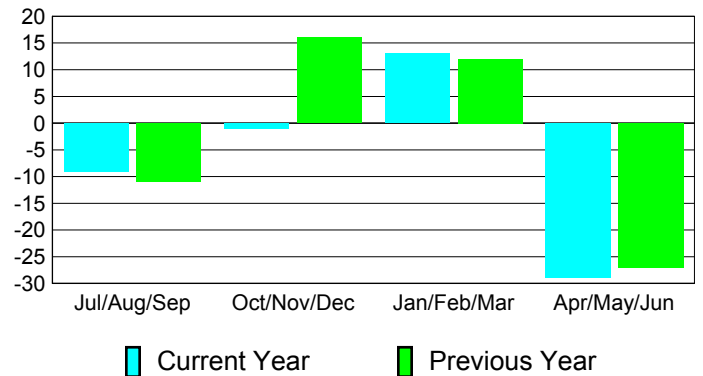

YTD Status Quo Clubs 2010-2011

Status Quo Clubs Compared to Status Quo Members

Gender Comparison 2010-2011

Jul/Aug/Sep

Oct/Nov/Dec

Jan/Feb/Mar

Apr/May/June

Male