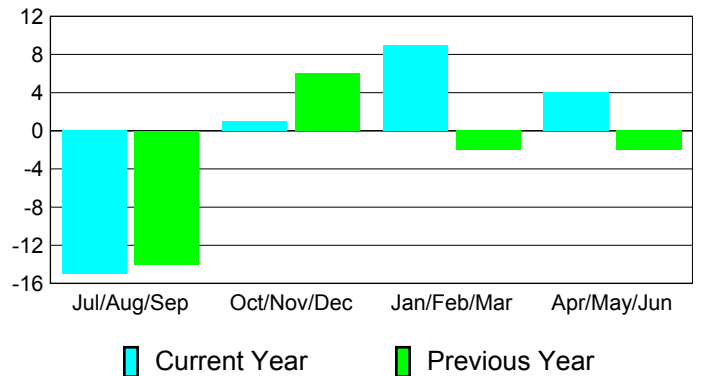

Gender Comparison 2010-2011

Jul/Aug/Sep

Oct/Nov/Dec

Jan/Feb/Mar

Apr/May/Jun

Male

Female