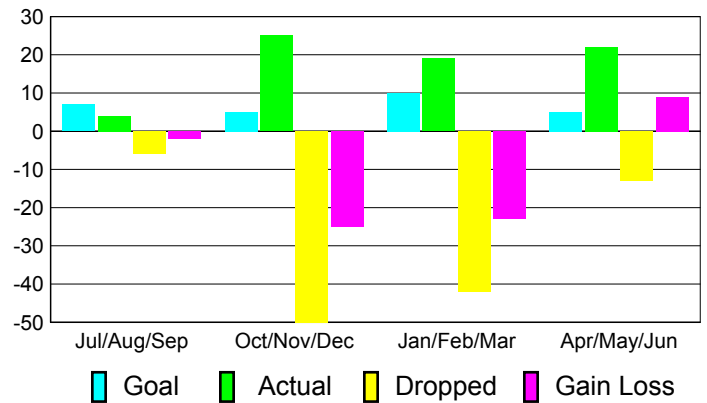

Membership Results 2010-2011

Goal, New, Dropped, Gain/Loss

Comparison of Membership Gain/Loss

Current Year Compared to the Previous Year