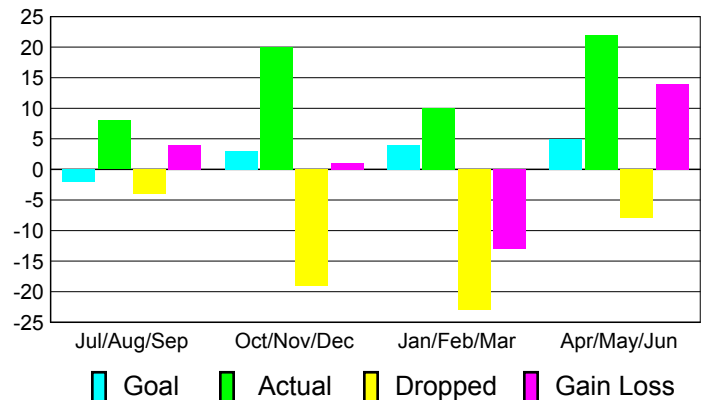

Membership Results 2010-2011

Goal, New, Dropped, Gain/Loss

Comparison of Membership Gain/Loss

Current Year Compared to the Previous Year