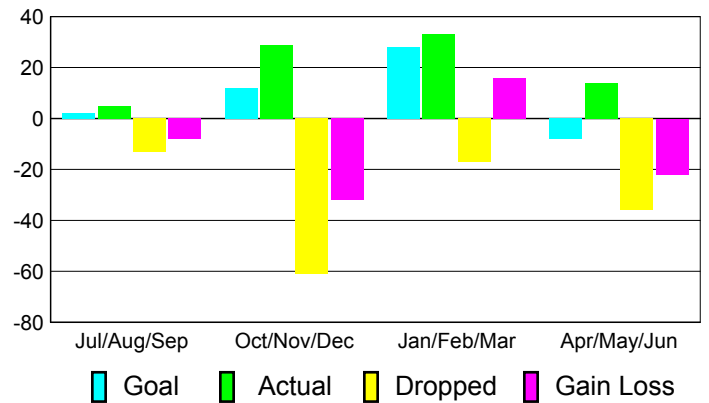

Membership Results 2010-2011

Goal, New, Dropped, Gain/Loss