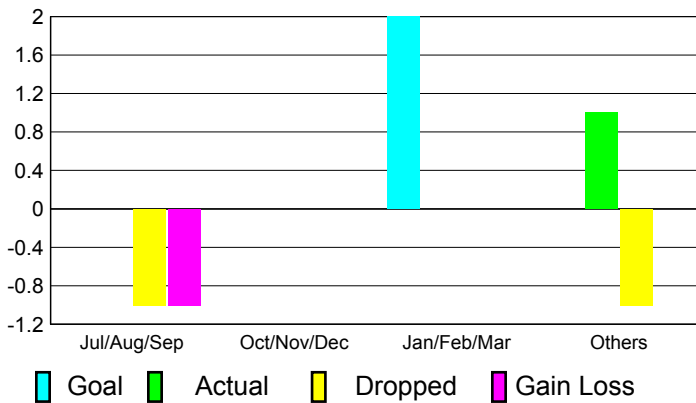

2010-2011 GMT Reports for District (or Undistricted) **District 109 B**

GMT: **JON BJARNI THORSTEINSSO** Location: **ICELAND**

GMT CA: **4**

CLUBS

**Club Results
2010-2011**

**Clubs
2009-2010**

Month	New Club Goal	Actual New Clubs	Actual Dropped Clubs	Gain/Loss of Clubs	Gain/Loss of Clubs
Jul/Aug/Sep	0	0	-1	-1	0
Oct/Nov/Dec	0	0	0	0	0
Jan/Feb/Mar	2	0	0	0	0
Apr/May/June	0	1	-1	0	0
Totals	2	1	-2	-1	0

Club Results 2010-2011

Goal, New, Dropped, Gain/Loss

Comparison of Club Gain/Loss

Current Year Compared to the Previous Year