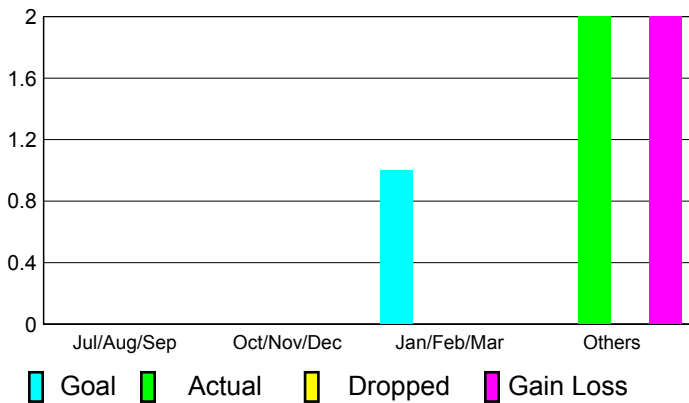

2010-2011 GMT Reports for District (or Undistricted) **District 107 E**

GMT: **JON BJARNI THORSTEINSSO** Location: **FINLAND**

GMT CA: **4**

CLUBS

**Club Results
2010-2011**

**Clubs
2009-2010**

Month	New Club Goal	Actual New Clubs	Actual Dropped Clubs	Gain/Loss of Clubs	Gain/Loss of Clubs
Jul/Aug/Sep	0	0	0	0	0
Oct/Nov/Dec	0	0	0	0	0
Jan/Feb/Mar	1	0	0	0	0
Apr/May/June	0	2	0	2	0
Totals	1	2	0	2	0

Club Results 2010-2011

Goal, New, Dropped, Gain/Loss

MEMBERSHIP

**Membership Results
2010-2011**

**Membership
2009-2010**

Month	Net Memb Goal	Actual New Memb	Actual Dropped Memb	Gain/Loss of Memb	Gain/Loss of Memb
Jul/Aug/Sep	-17	14	-23	-9	-11
Oct/Nov/Dec	24	44	-45	-1	16
Jan/Feb/Mar	30	36	-23	13	12
Apr/May/June	-4	75	-104	-29	-27
Totals	33	169	-195	-26	-10