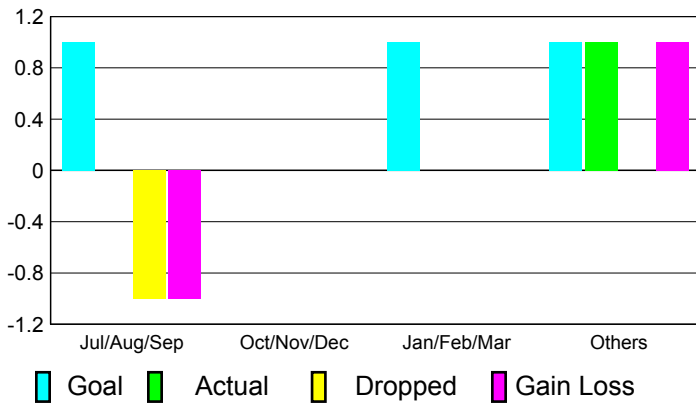

2010-2011 GMT Reports for District (or Undistricted) **District 107 B**

GMT: **JON BJARNI THORSTEINSSO** Location: **FINLAND**

GMT CA: **4**

CLUBS

Club Results
2010-2011

Clubs
2009-2010

Month	New Club Goal	Actual New Clubs	Actual Dropped Clubs	Gain/Loss of Clubs	Gain/Loss of Clubs
Jul/Aug/Sep	1	0	-1	-1	0
Oct/Nov/Dec	0	0	0	0	0
Jan/Feb/Mar	1	0	0	0	0
Apr/May/June	1	1	0	1	0
Totals	3	1	-1	0	0

Club Results 2010-2011

Goal, New, Dropped, Gain/Loss

Comparison of Club Gain/Loss

Current Year Compared to the Previous Year