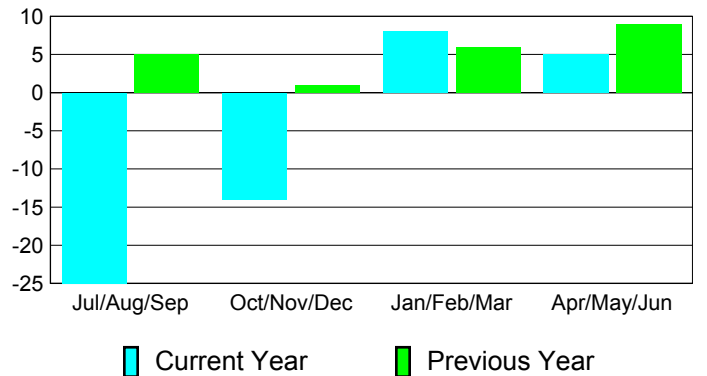

Gender Comparison 2010-2011

Jul/Aug/Sep

Oct/Nov/Dec

Jan/Feb/Mar

Apr/May/Jun

Male

Female