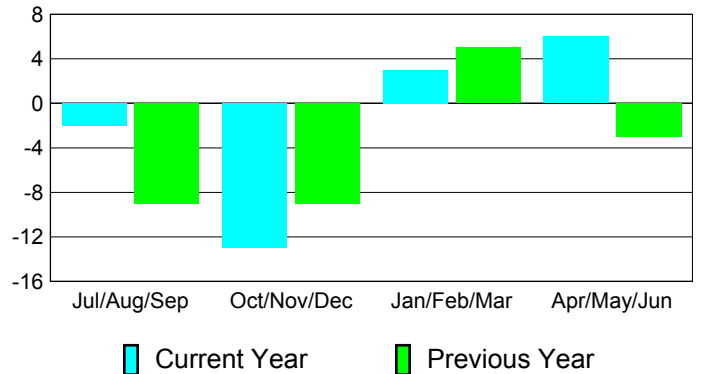

Gender Comparison 2010-2011

Jul/Aug/Sep

Oct/Nov/Dec

Jan/Feb/Mar

Apr/May/Jun

Male

Female