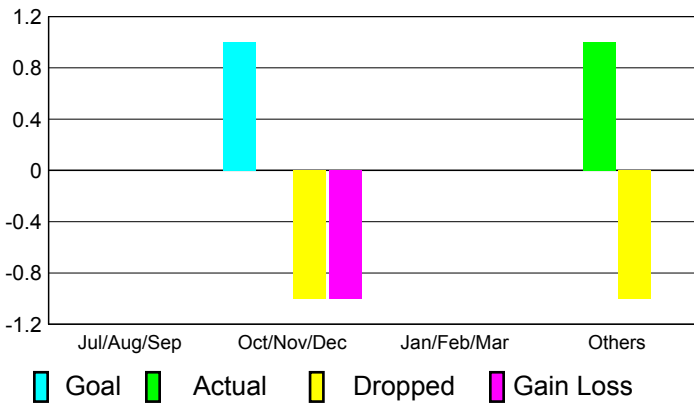

Club Results 2010-2011

Goal, New, Dropped, Gain/Loss

MEMBERSHIP

Membership Results
2010-2011

Membership
2009-2010

Month	Net Memb Goal	Actual New Memb	Actual Dropped Memb	Gain/Loss of Memb	Gain/Loss of Memb
Jul/Aug/Sep	-2	21	-29	-8	-12
Oct/Nov/Dec	25	36	-44	-8	10
Jan/Feb/Mar	17	31	-25	6	-3
Apr/May/Jun	10	71	-61	10	30
Totals	50	159	-159	0	25