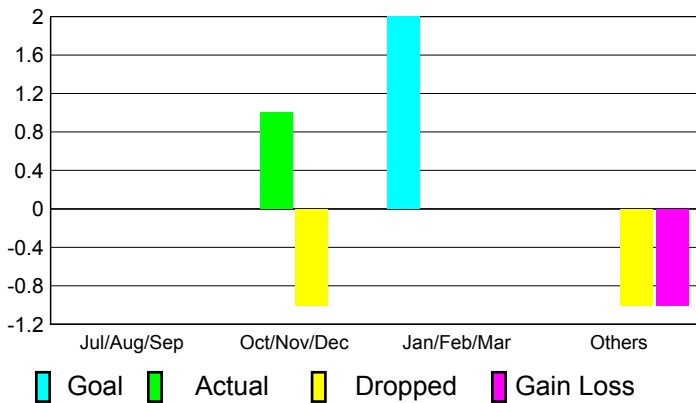

2010-2011 GMT Reports for District (or Undistricted) **District 109 A**

GMT: **JON BJARNI THORSTEINSSO** Location: **ICELAND**

GMT CA: **4**

CLUBS

Club Results
2010-2011

Clubs
2009-2010

Month	New Club Goal	Actual New Clubs	Actual Dropped Clubs	Gain/Loss of Clubs	Gain/Loss of Clubs
Jul/Aug/Sep	0	0	0	0	0
Oct/Nov/Dec	0	1	-1	0	0
Jan/Feb/Mar	2	0	0	0	0
Apr/May/Jun	0	0	-1	-1	0
Totals	2	1	-2	-1	0

Club Results 2010-2011

Goal, New, Dropped, Gain/Loss

Comparison of Club Gain/Loss

Current Year Compared to the Previous Year