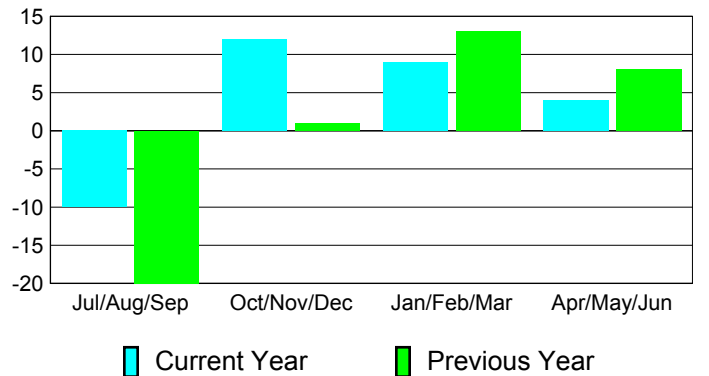

Gender Comparison 2010-2011

Jul/Aug/Sep

Oct/Nov/Dec

Jan/Feb/Mar

Apr/May/Jun

Male

Female