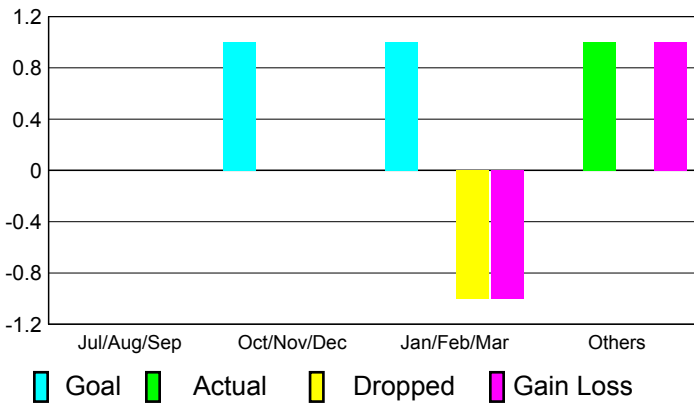

2010-2011 GMT Reports for District (or Undistricted) **District 104 B**

GMT: **JON BJARNI THORSTEINSSO** Location: **NORWAY**

GMT CA: **4**

CLUBS

**Club Results
2010-2011**

**Clubs
2009-2010**

Month	New Club Goal	Actual New Clubs	Actual Dropped Clubs	Gain/Loss of Clubs	Gain/Loss of Clubs
Jul/Aug/Sep	0	0	0	0	0
Oct/Nov/Dec	1	0	0	0	0
Jan/Feb/Mar	1	0	-1	-1	0
Apr/May/June	0	1	0	1	0
Totals	2	1	-1	0	0

Club Results 2010-2011

Goal, New, Dropped, Gain/Loss

Comparison of Club Gain/Loss

Current Year Compared to the Previous Year