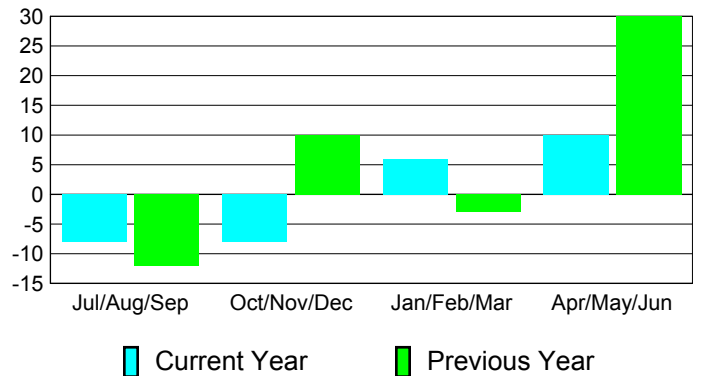

YTD Status Quo Clubs 2010-2011

Status Quo Clubs Compared to Status Quo Members

Gender Comparison 2010-2011

Jul/Aug/Sep

Oct/Nov/Dec

Jan/Feb/Mar

Apr/May/Jun

Male