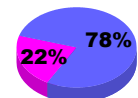

Oct/Nov/Dec