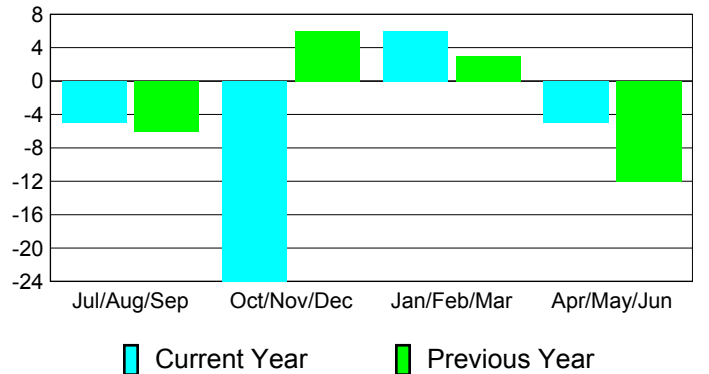

Gender Comparison 2010-2011

Jul/Aug/Sep

Oct/Nov/Dec

Jan/Feb/Mar

Apr/May/Jun

Male

Female