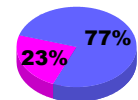

Apr/May/Jun

Male

Female