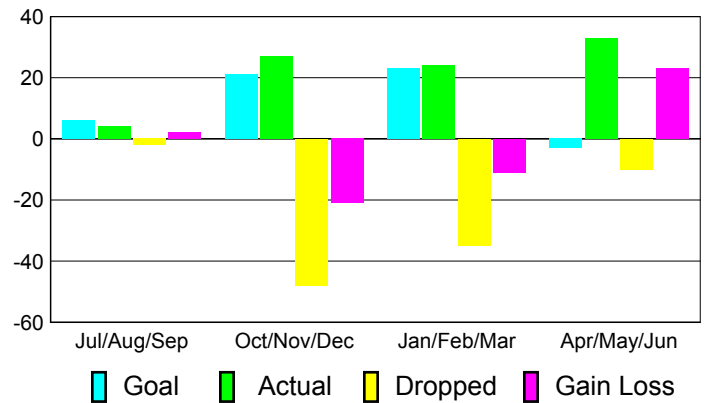

Membership Results 2010-2011

Goal, New, Dropped, Gain/Loss

Comparison of Membership Gain/Loss

Current Year Compared to the Previous Year