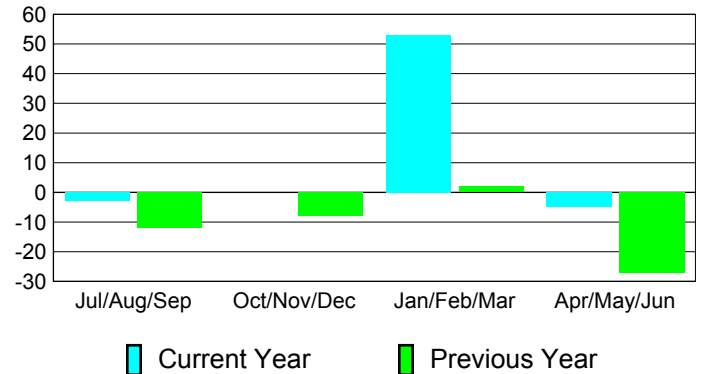

Gender Comparison 2010-2011

Jul/Aug/Sep

Oct/Nov/Dec

Jan/Feb/Mar

Apr/May/June

Male

Female