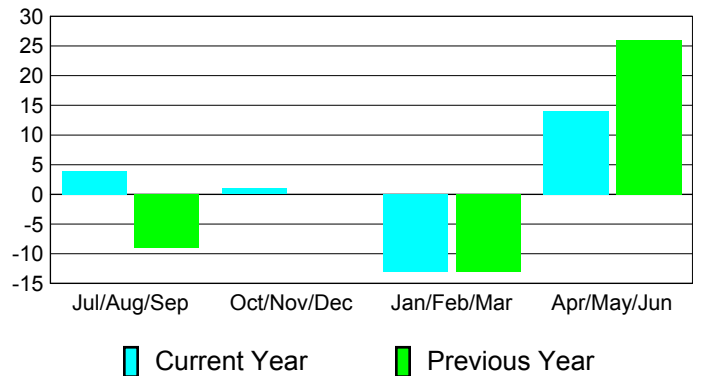

Gender Comparison 2010-2011

Jul/Aug/Sep

Oct/Nov/Dec

Jan/Feb/Mar

Apr/May/Jun

Male

Female