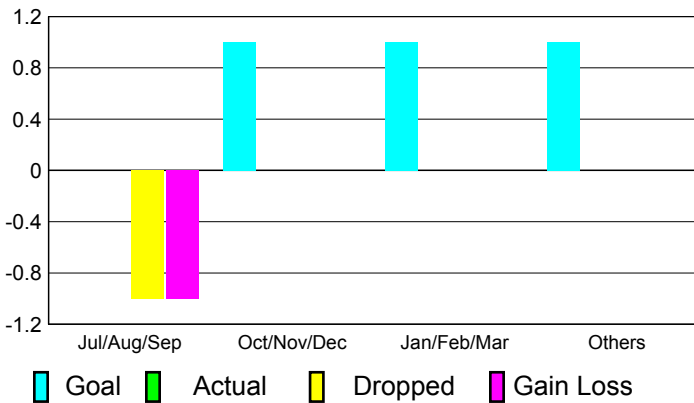

2010-2011 GMT Reports for District (or Undistricted) **District 104 D**

GMT: **JON BJARNI THORSTEINSSO** Location: **NORWAY**

GMT CA: **4**

CLUBS

**Club Results
2010-2011**

**Clubs
2009-2010**

Month	New Club Goal	Actual New Clubs	Actual Dropped Clubs	Gain/Loss of Clubs	Gain/Loss of Clubs
Jul/Aug/Sep	0	0	-1	-1	0
Oct/Nov/Dec	1	0	0	0	0
Jan/Feb/Mar	1	0	0	0	0
Apr/May/June	1	0	0	0	0
Totals	3	0	-1	-1	0

Club Results 2010-2011

Goal, New, Dropped, Gain/Loss

Comparison of Club Gain/Loss

Current Year Compared to the Previous Year