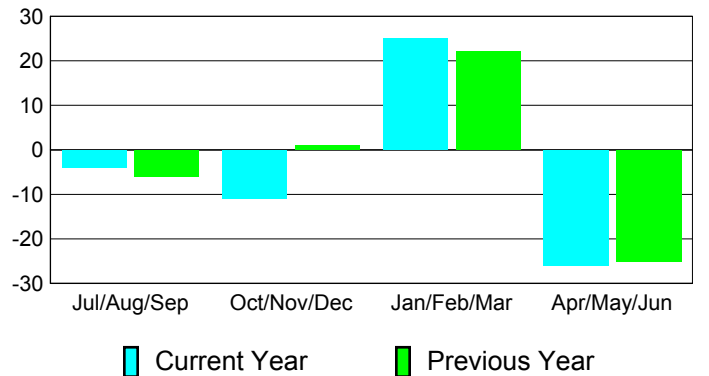

YTD Status Quo Clubs 2010-2011

Status Quo Clubs Compared to Status Quo Members

Gender Comparison 2010-2011

Jul/Aug/Sep

Oct/Nov/Dec

Jan/Feb/Mar

Apr/May/June

Male