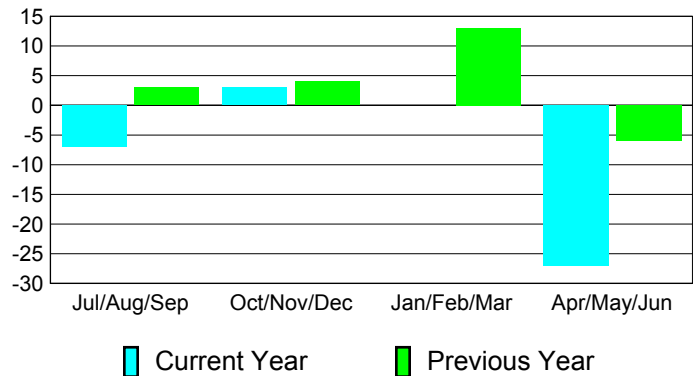

YTD Status Quo Clubs 2010-2011

Status Quo Clubs Compared to Status Quo Members

Gender Comparison 2010-2011

Jul/Aug/Sep

Oct/Nov/Dec

Jan/Feb/Mar

Apr/May/Jun

Male