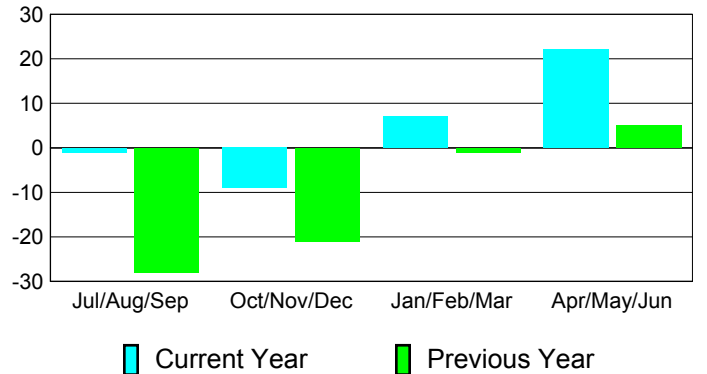

Gender Comparison 2010-2011

Jul/Aug/Sep

Oct/Nov/Dec

Jan/Feb/Mar

Apr/May/June

Male

Female