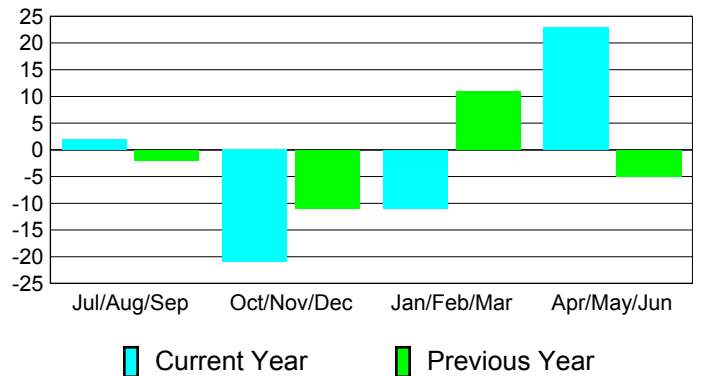

Gender Comparison 2010-2011

Jul/Aug/Sep

Oct/Nov/Dec

Jan/Feb/Mar

Apr/May/June

Male

Female