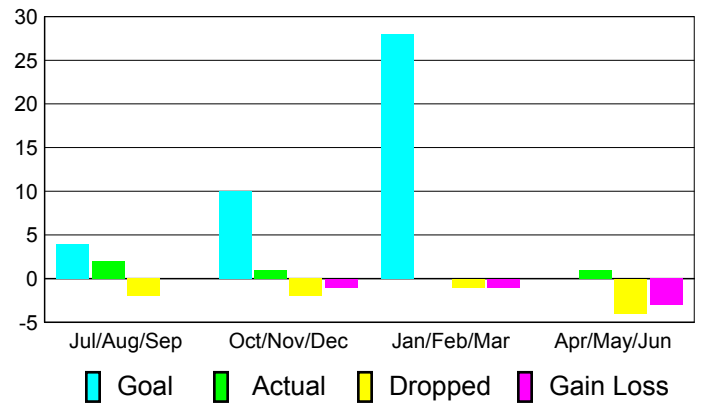

Membership Results 2010-2011

Goal, New, Dropped, Gain/Loss

Comparison of Membership Gain/Loss

Current Year Compared to the Previous Year