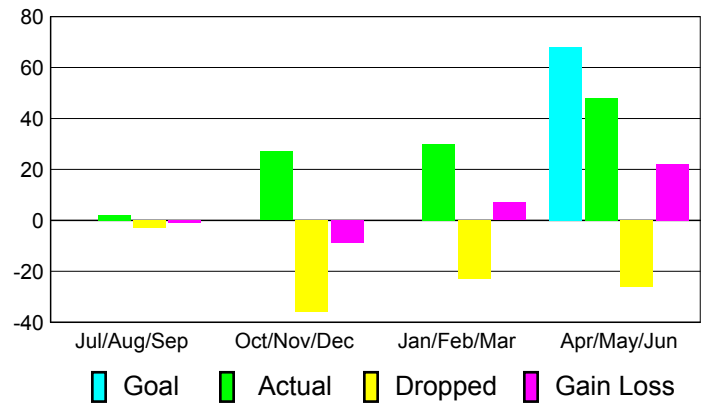

Membership Results 2010-2011

Goal, New, Dropped, Gain/Loss

Comparison of Membership Gain/Loss

Current Year Compared to the Previous Year