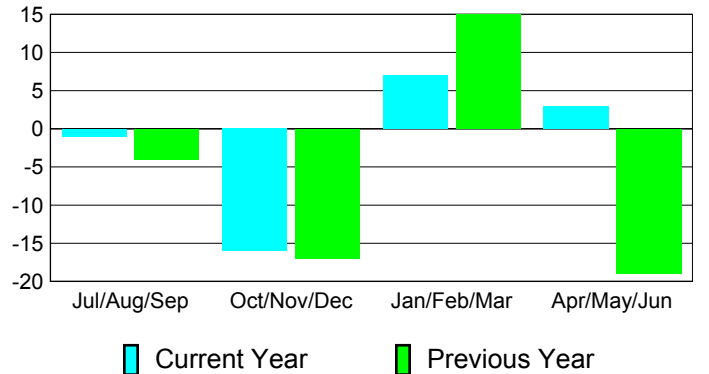

Gender Comparison 2010-2011

Jul/Aug/Sep

Oct/Nov/Dec

Jan/Feb/Mar

Apr/May/Jun

Male

Female