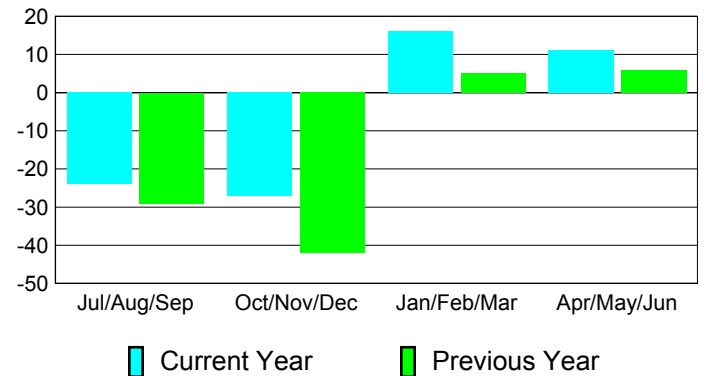

Gender Comparison 2010-2011

Jul/Aug/Sep

Oct/Nov/Dec

Jan/Feb/Mar

Apr/May/Jun

Male

Female