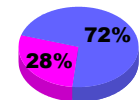

Apr/May/Jun

Male

Female