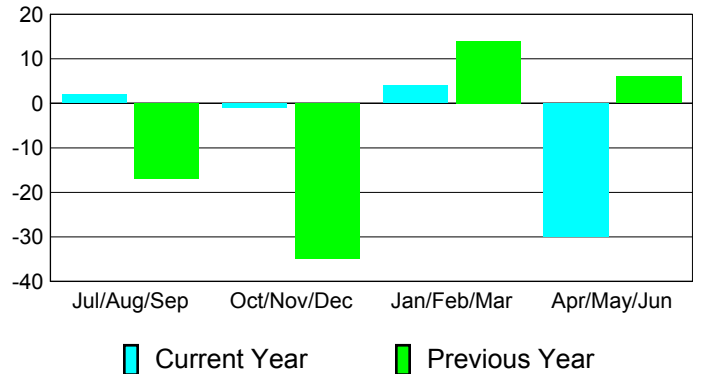

Gender Comparison 2010-2011

Jul/Aug/Sep

Oct/Nov/Dec

Jan/Feb/Mar

Apr/May/Jun

Male

Female