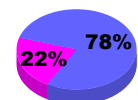

Oct/Nov/Dec