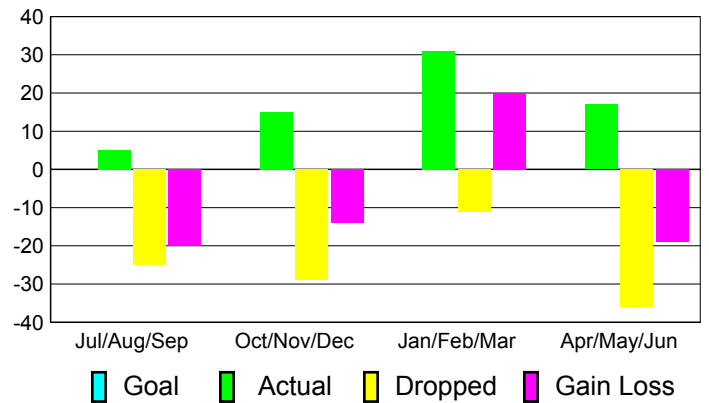

Membership Results 2010-2011

Goal, New, Dropped, Gain/Loss

Comparison of Membership Gain/Loss

Current Year Compared to the Previous Year