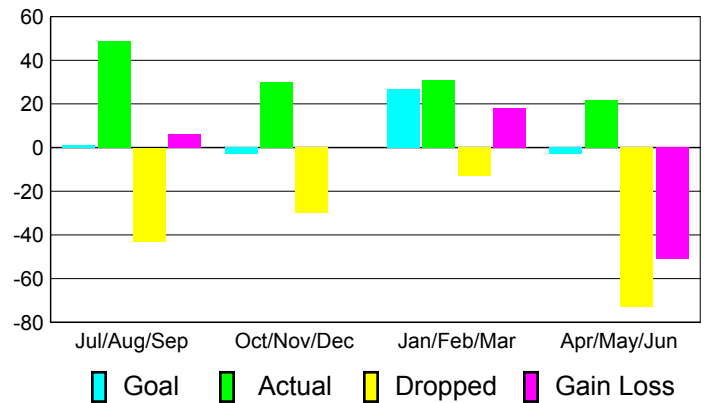

Membership Results 2010-2011

Goal, New, Dropped, Gain/Loss

Comparison of Membership Gain/Loss

Current Year Compared to the Previous Year