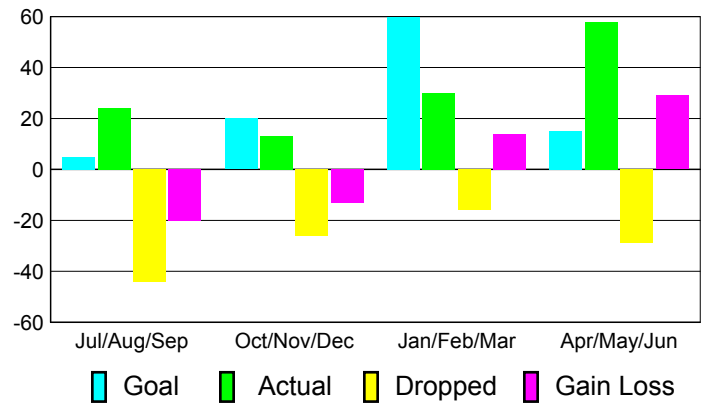

Membership Results 2010-2011

Goal, New, Dropped, Gain/Loss

Comparison of Membership Gain/Loss

Current Year Compared to the Previous Year