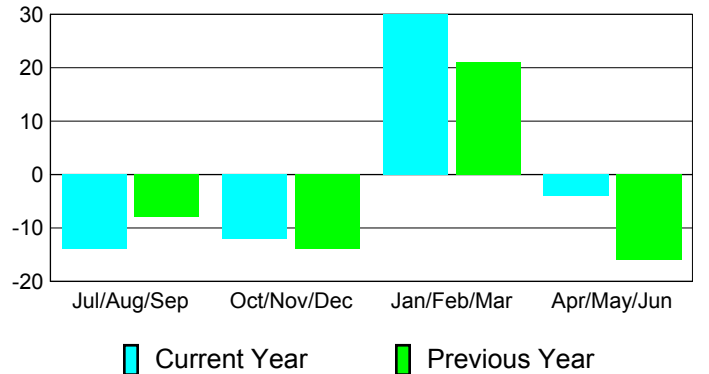

Gender Comparison 2010-2011

Jul/Aug/Sep

Oct/Nov/Dec

Jan/Feb/Mar

Apr/May/Jun

Male

Female