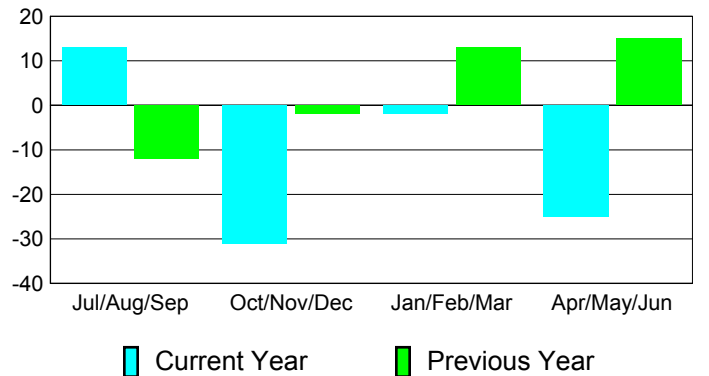

Gender Comparison 2010-2011

Jul/Aug/Sep

Oct/Nov/Dec

Jan/Feb/Mar

Apr/May/Jun

Male

Female