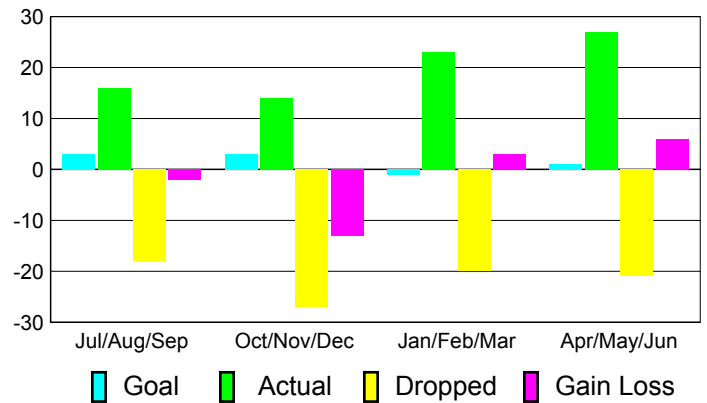

Membership Results 2010-2011

Goal, New, Dropped, Gain/Loss

Comparison of Membership Gain/Loss

Current Year Compared to the Previous Year