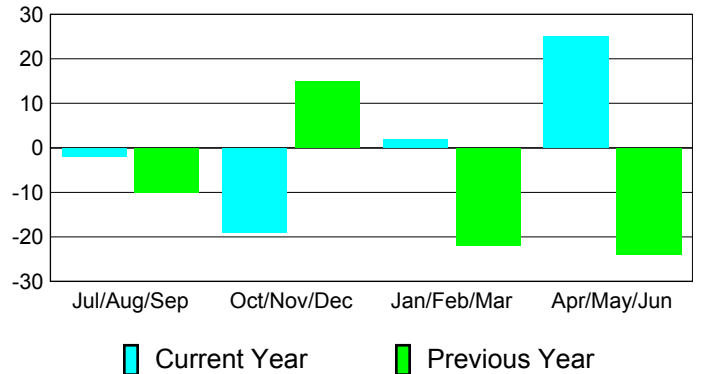

Gender Comparison 2010-2011

Jul/Aug/Sep

Oct/Nov/Dec

Jan/Feb/Mar

Apr/May/June

Male

Female