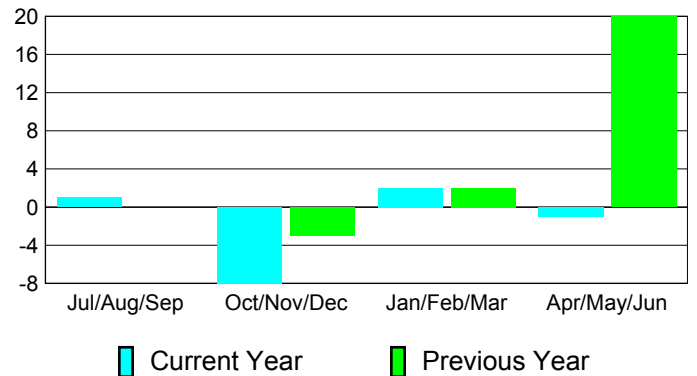

YTD Status Quo Clubs 2010-2011

Status Quo Clubs Compared to Status Quo Members

Gender Comparison 2010-2011

Jul/Aug/Sep

Oct/Nov/Dec

Jan/Feb/Mar

Apr/May/June

Male