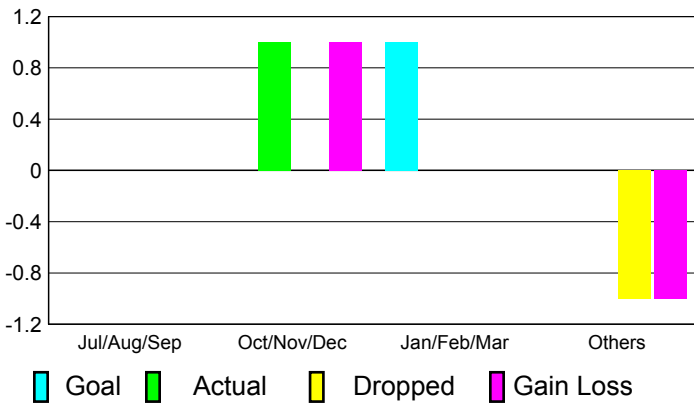

2010-2011 GMT Reports for District (or Undistricted) **District 107 N**

GMT: **JON BJARNI THORSTEINSSO** Location: **FINLAND**

GMT CA: **4**

CLUBS

Club Results
2010-2011

Clubs
2009-2010

Month	New Club Goal	Actual New Clubs	Actual Dropped Clubs	Gain/Loss of Clubs	Gain/Loss of Clubs
Jul/Aug/Sep	0	0	0	0	0
Oct/Nov/Dec	0	1	0	1	0
Jan/Feb/Mar	1	0	0	0	0
Apr/May/Jun	0	0	-1	-1	0
Totals	1	1	-1	0	0

Club Results 2010-2011

Goal, New, Dropped, Gain/Loss

Comparison of Club Gain/Loss

Current Year Compared to the Previous Year