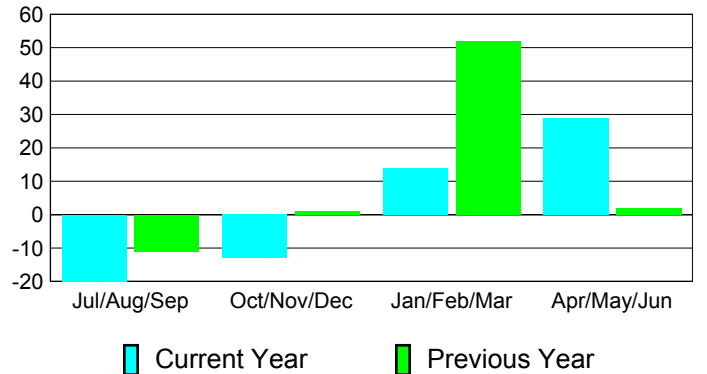

Gender Comparison 2010-2011

Male

Female