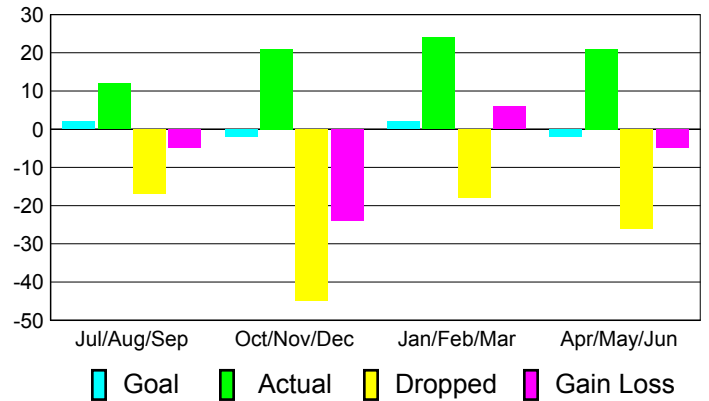

Membership Results 2010-2011

Goal, New, Dropped, Gain/Loss

Comparison of Membership Gain/Loss

Current Year Compared to the Previous Year