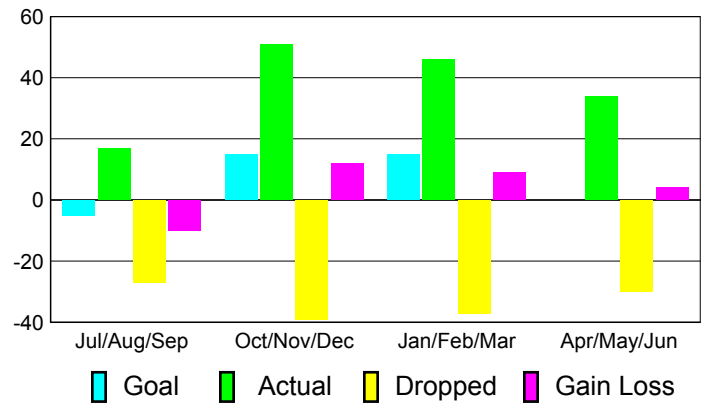

Membership Results 2010-2011

Goal, New, Dropped, Gain/Loss

Comparison of Membership Gain/Loss

Current Year Compared to the Previous Year