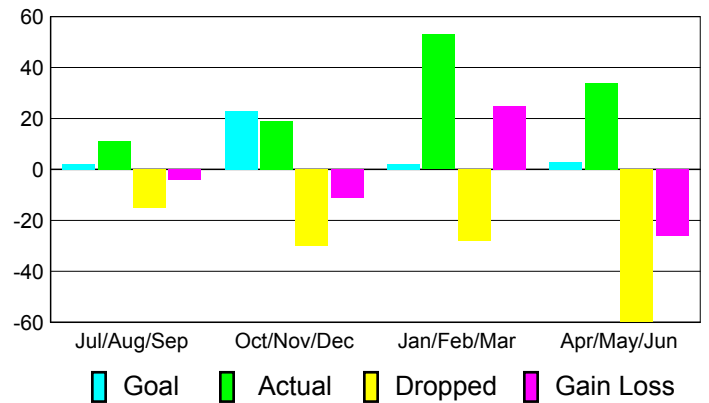

Membership Results 2010-2011

Goal, New, Dropped, Gain/Loss