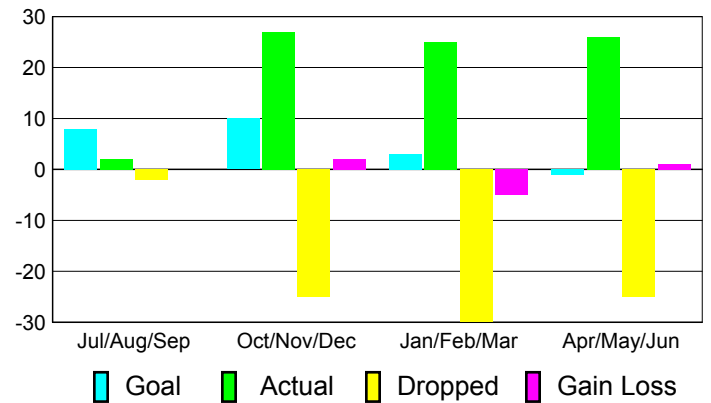

Membership Results 2010-2011

Goal, New, Dropped, Gain/Loss

Comparison of Membership Gain/Loss

Current Year Compared to the Previous Year