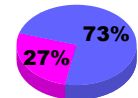

Apr/May/Jun

Male

Female