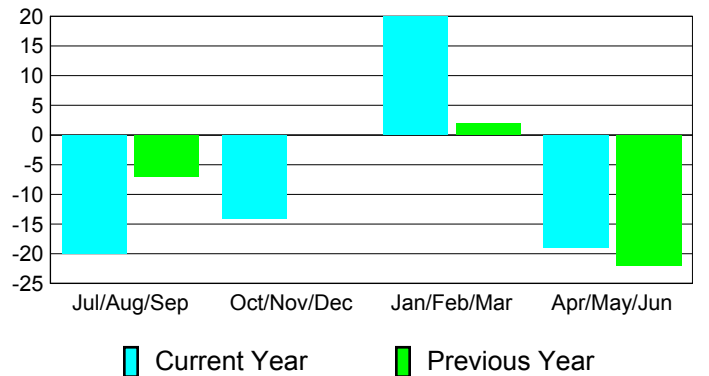

Gender Comparison 2010-2011

Jul/Aug/Sep

Oct/Nov/Dec

Jan/Feb/Mar

Apr/May/June

Male

Female