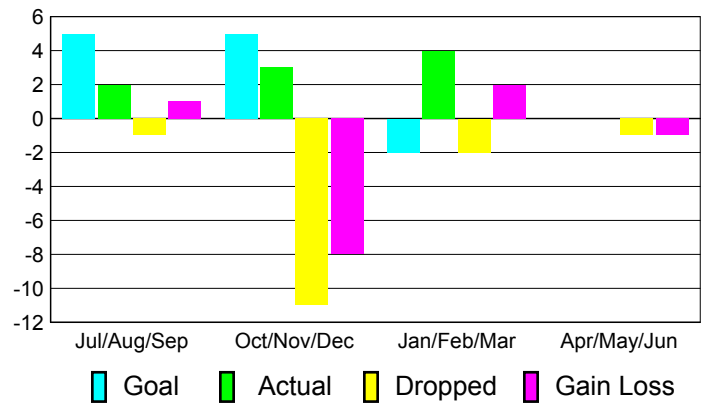

Membership Results 2010-2011

Goal, New, Dropped, Gain/Loss