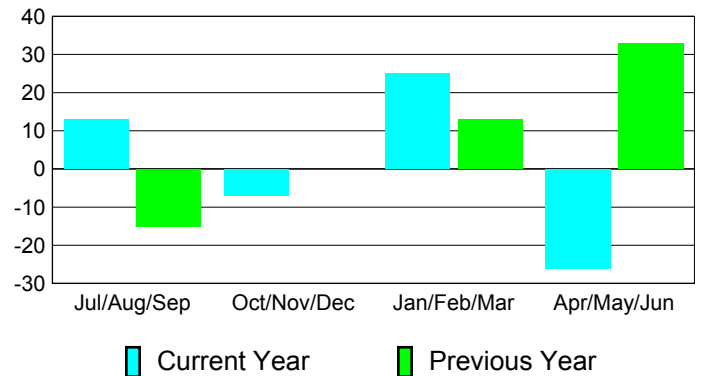

Gender Comparison 2010-2011

Jul/Aug/Sep

Oct/Nov/Dec

Jan/Feb/Mar

Apr/May/June

Male

Female