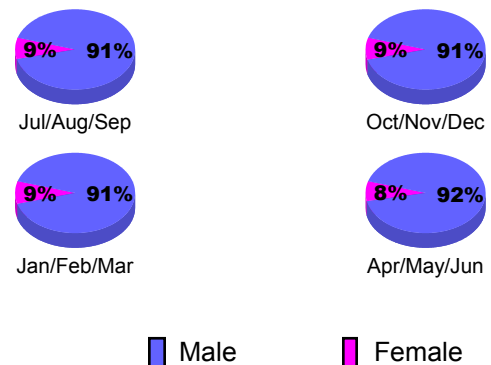

YTD Status Quo Clubs 2010-2011

Status Quo Clubs Compared to Status Quo Members

Gender Comparison 2010-2011

2010-2011 GMT Reports for District (or Undistricted) **District 107 I**

GMT: **JON BJARNI THORSTEINSSO** Location: **FINLAND**