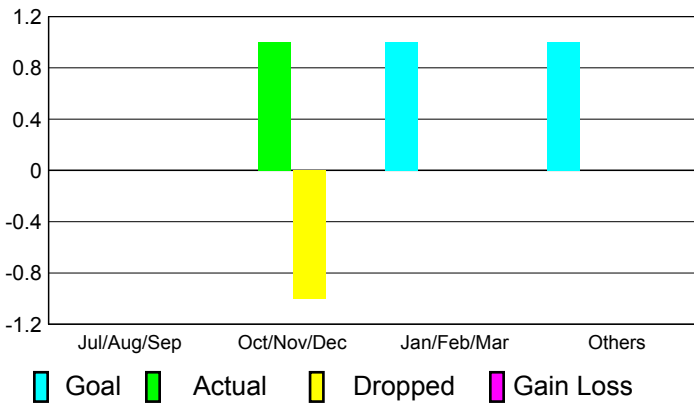

2010-2011 GMT Reports for District (or Undistricted) **District 104 F**

GMT: **JON BJARNI THORSTEINSSO** Location: **NORWAY**

GMT CA: **4**

CLUBS

**Club Results
2010-2011**

**Clubs
2009-2010**

Month	New Club Goal	Actual New Clubs	Actual Dropped Clubs	Gain/Loss of Clubs	Gain/Loss of Clubs
Jul/Aug/Sep	0	0	0	0	0
Oct/Nov/Dec	0	1	-1	0	0
Jan/Feb/Mar	1	0	0	0	0
Apr/May/June	1	0	0	0	0
Totals	2	1	-1	0	0

Club Results 2010-2011

Goal, New, Dropped, Gain/Loss

Comparison of Club Gain/Loss

Current Year Compared to the Previous Year