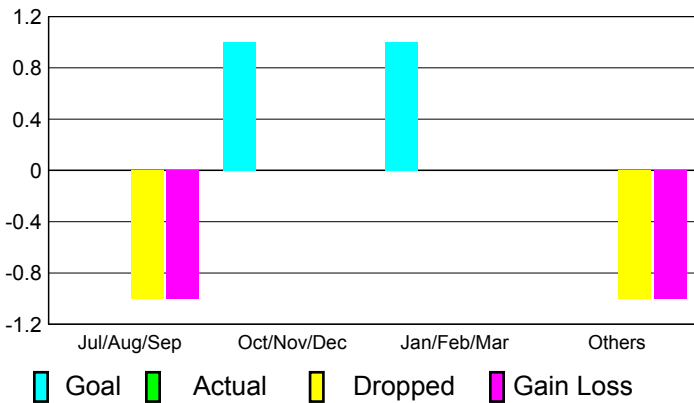

2010-2011 GMT Reports for District (or Undistricted) **District 107 D**

GMT: **JON BJARNI THORSTEINSSO** Location: **FINLAND**

GMT CA: **4**

CLUBS

Club Results
2010-2011

Clubs
2009-2010

Month	New Club Goal	Actual New Clubs	Actual Dropped Clubs	Gain/Loss of Clubs	Gain/Loss of Clubs
Jul/Aug/Sep	0	0	-1	-1	0
Oct/Nov/Dec	1	0	0	0	0
Jan/Feb/Mar	1	0	0	0	0
Apr/May/June	0	0	-1	-1	0
Totals	2	0	-2	-2	0

Club Results 2010-2011

Goal, New, Dropped, Gain/Loss

Comparison of Club Gain/Loss

Current Year Compared to the Previous Year