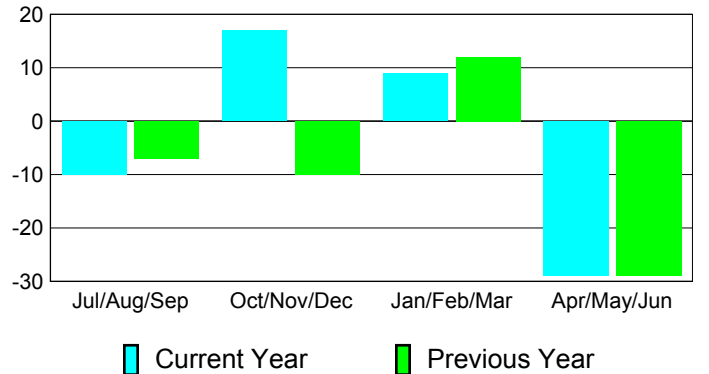

Gender Comparison 2010-2011

Male

Female