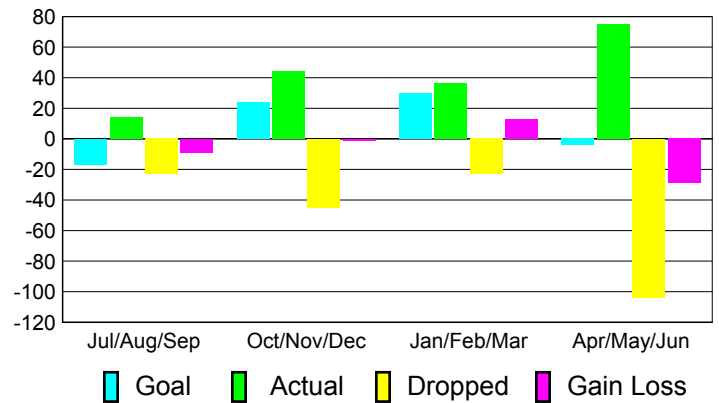

Membership Results 2010-2011

Goal, New, Dropped, Gain/Loss