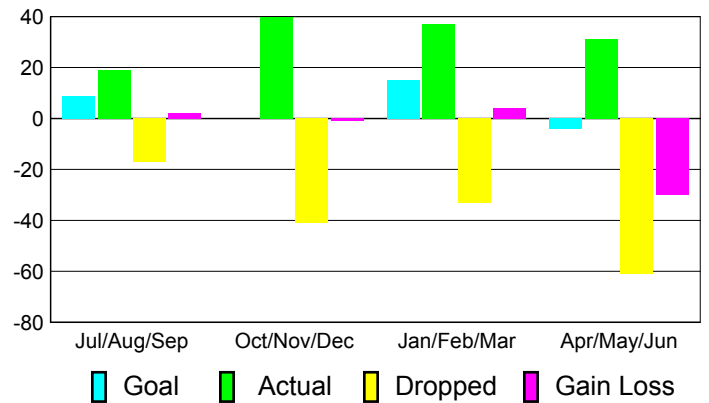

Membership Results 2010-2011

Goal, New, Dropped, Gain/Loss

Comparison of Membership Gain/Loss

Current Year Compared to the Previous Year