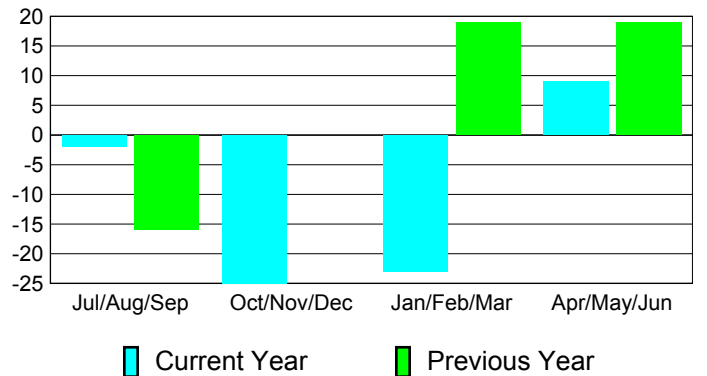

Gender Comparison 2010-2011

Jul/Aug/Sep

Oct/Nov/Dec

Jan/Feb/Mar

Apr/May/Jun

Male

Female