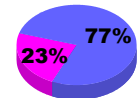

Apr/May/June

Male

Female