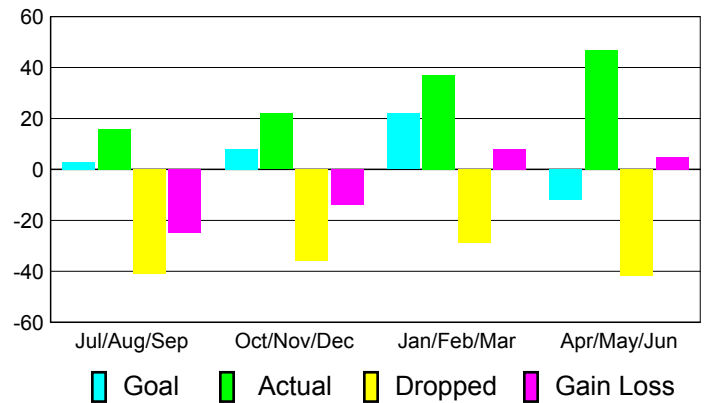

Membership Results 2010-2011

Goal, New, Dropped, Gain/Loss

Comparison of Membership Gain/Loss

Current Year Compared to the Previous Year