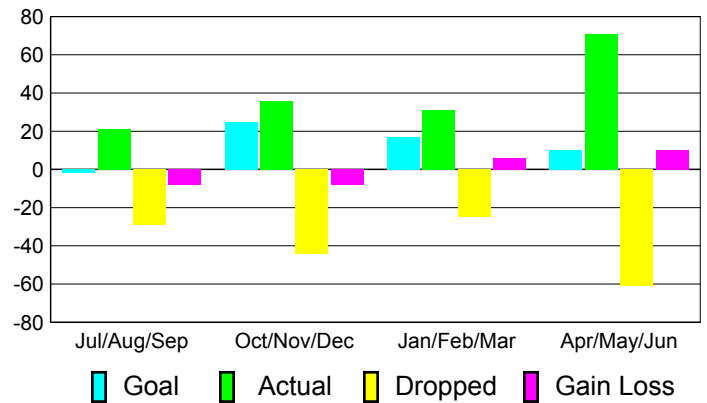

Membership Results 2010-2011

Goal, New, Dropped, Gain/Loss