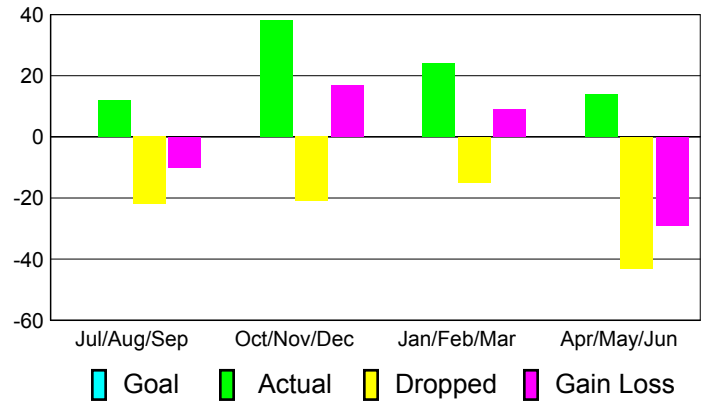

Membership Results 2010-2011

Goal, New, Dropped, Gain/Loss

Comparison of Membership Gain/Loss

Current Year Compared to the Previous Year