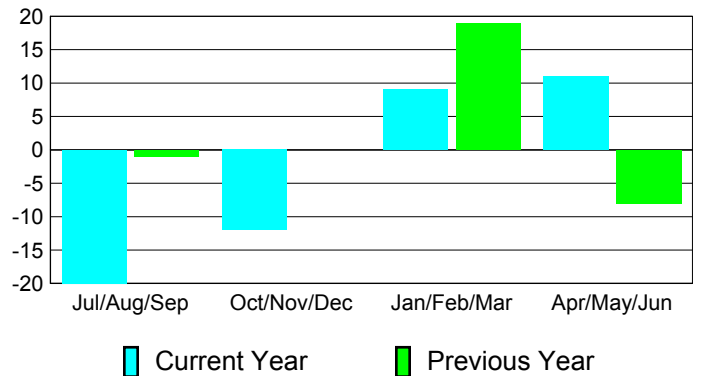

Gender Comparison 2010-2011

Jul/Aug/Sep

Oct/Nov/Dec

Jan/Feb/Mar

Apr/May/Jun

Male

Female