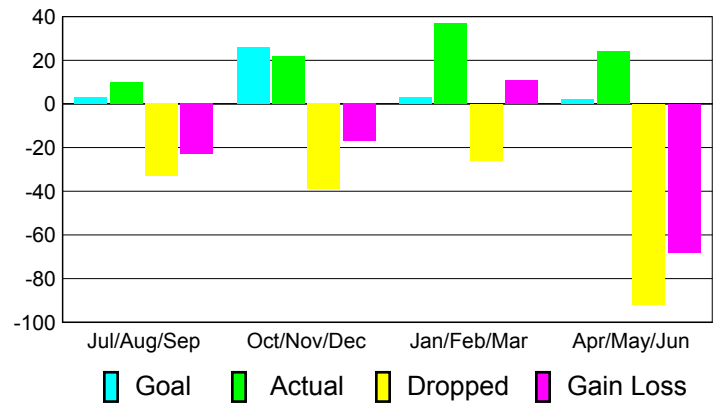

Membership Results 2010-2011

Goal, New, Dropped, Gain/Loss

Comparison of Membership Gain/Loss

Current Year Compared to the Previous Year