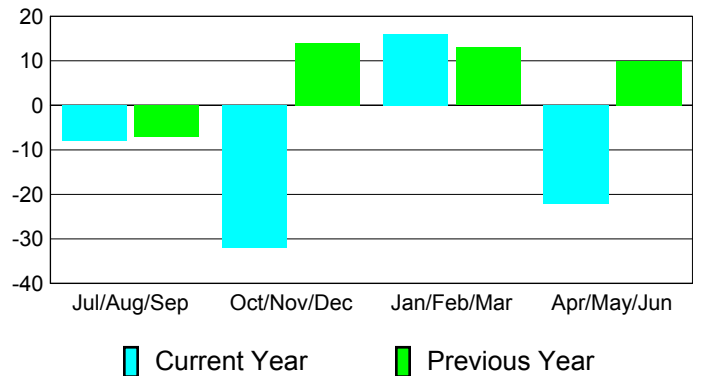

Comparison of Membership Gain/Loss

Current Year Compared to the Previous Year