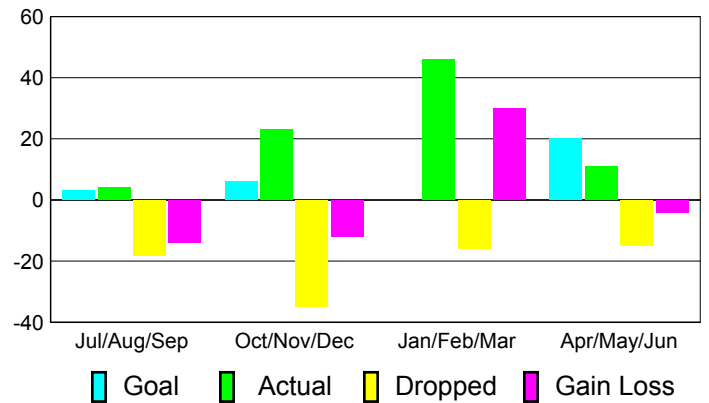

Membership Results 2010-2011

Goal, New, Dropped, Gain/Loss

Comparison of Membership Gain/Loss

Current Year Compared to the Previous Year