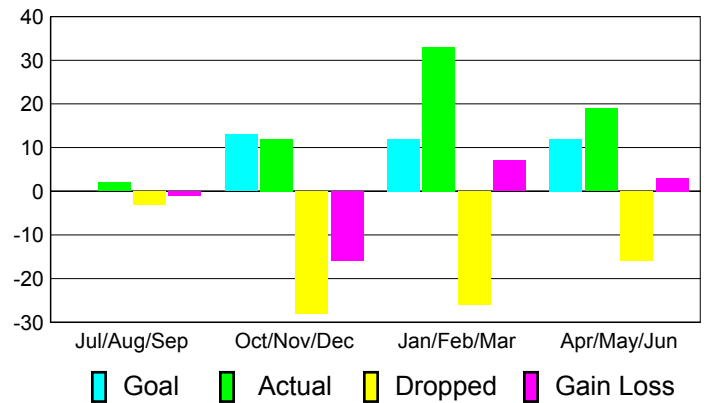

Membership Results 2010-2011

Goal, New, Dropped, Gain/Loss

Comparison of Membership Gain/Loss

Current Year Compared to the Previous Year