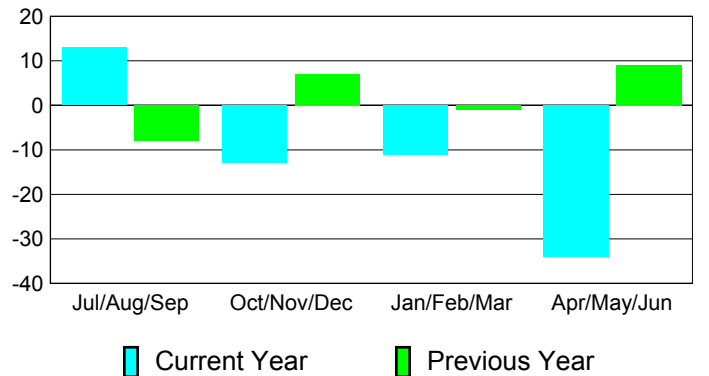

Gender Comparison 2010-2011

Male

Female