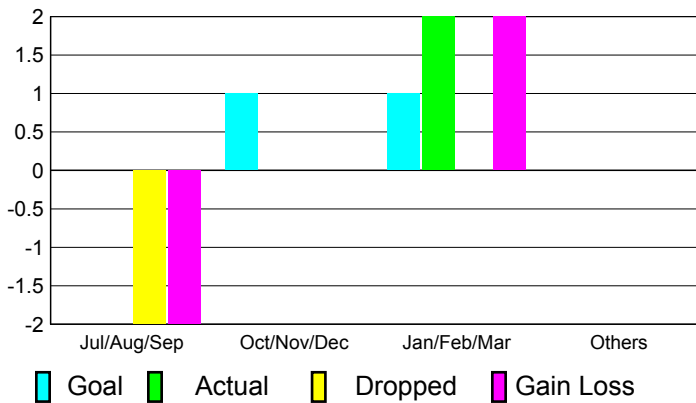

2010-2011 GMT Reports for District (or Undistricted) **District 104 H**

GMT: **JON BJARNI THORSTEINSSO** Location: **NORWAY**

GMT CA: **4**

CLUBS

Club Results
2010-2011

Clubs
2009-2010

Month	New Club Goal	Actual New Clubs	Actual Dropped Clubs	Gain/Loss of Clubs	Gain/Loss of Clubs
Jul/Aug/Sep	0	0	-2	-2	0
Oct/Nov/Dec	1	0	0	0	0
Jan/Feb/Mar	1	2	0	2	0
Apr/May/June	0	0	0	0	0
Totals	2	2	-2	0	0

Club Results 2010-2011

Goal, New, Dropped, Gain/Loss

Comparison of Club Gain/Loss

Current Year Compared to the Previous Year