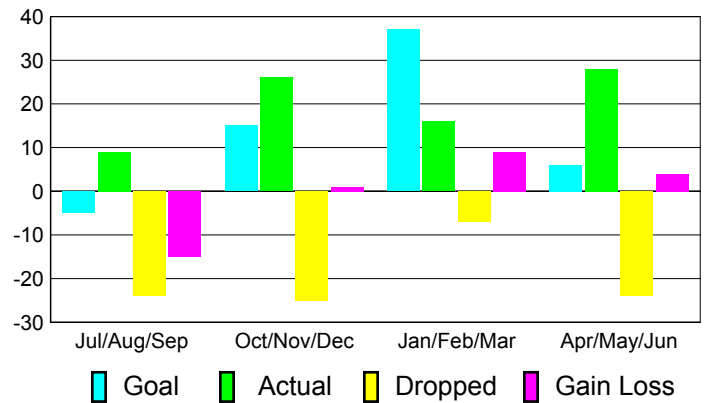

Membership Results 2010-2011

Goal, New, Dropped, Gain/Loss

Comparison of Membership Gain/Loss

Current Year Compared to the Previous Year