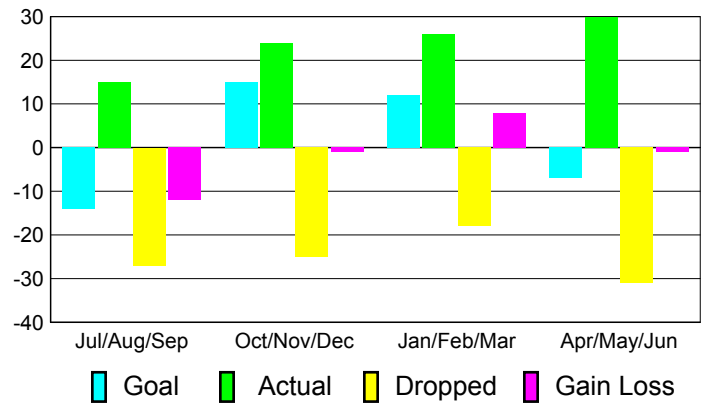

Membership Results 2010-2011

Goal, New, Dropped, Gain/Loss