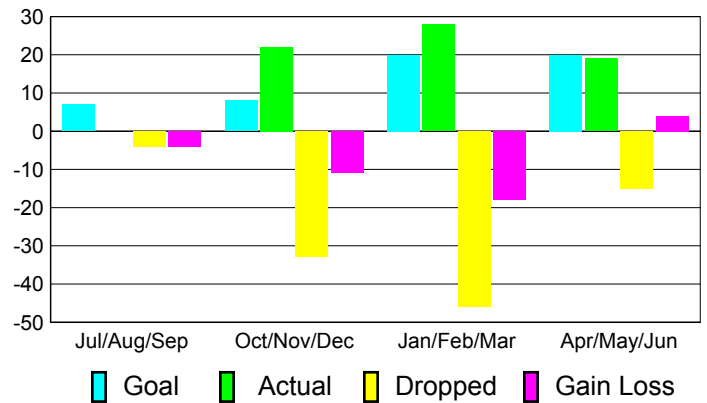

Membership Results 2010-2011

Goal, New, Dropped, Gain/Loss

Comparison of Membership Gain/Loss

Current Year Compared to the Previous Year