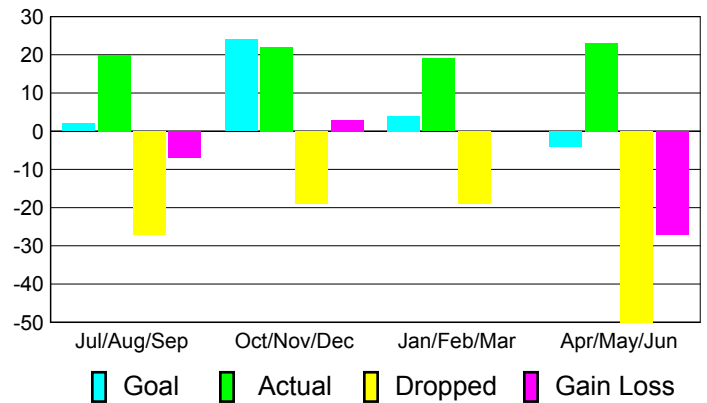

Membership Results 2010-2011

Goal, New, Dropped, Gain/Loss