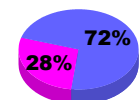

Oct/Nov/Dec