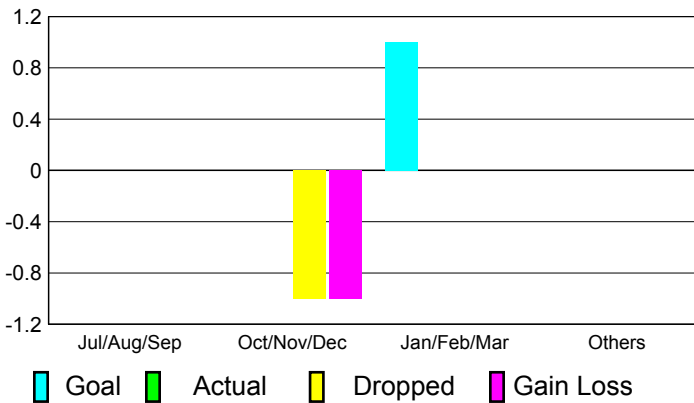

2010-2011 GMT Reports for District (or Undistricted) **District 107 H**

GMT: **JON BJARNI THORSTEINSSO** Location: **FINLAND**

GMT CA: **4**

CLUBS

**Club Results
2010-2011**

**Clubs
2009-2010**

Month	New Club Goal	Actual New Clubs	Actual Dropped Clubs	Gain/Loss of Clubs	Gain/Loss of Clubs
Jul/Aug/Sep	0	0	0	0	0
Oct/Nov/Dec	0	0	-1	-1	0
Jan/Feb/Mar	1	0	0	0	0
Apr/May/Jun	0	0	0	0	0
Totals	1	0	-1	-1	0

Club Results 2010-2011

Goal, New, Dropped, Gain/Loss