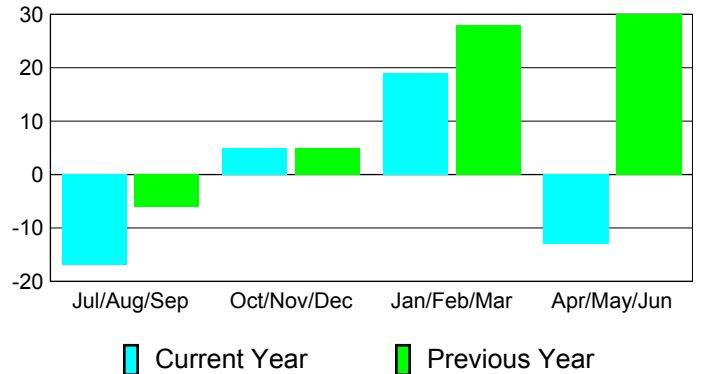

Gender Comparison 2010-2011

Jul/Aug/Sep

Oct/Nov/Dec

Jan/Feb/Mar

Apr/May/Jun

Male

Female