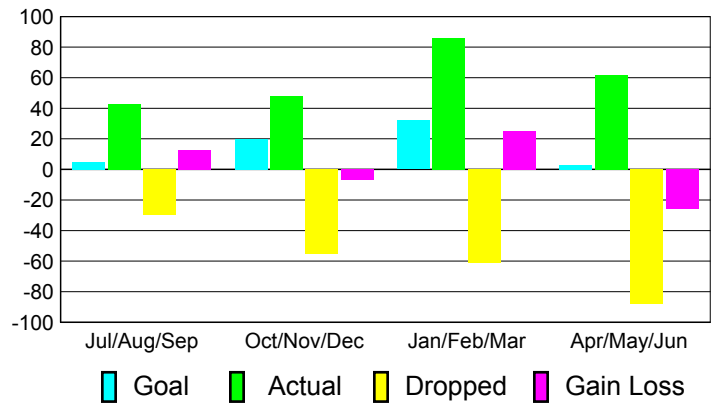

Membership Results 2010-2011

Goal, New, Dropped, Gain/Loss

Comparison of Membership Gain/Loss

Current Year Compared to the Previous Year