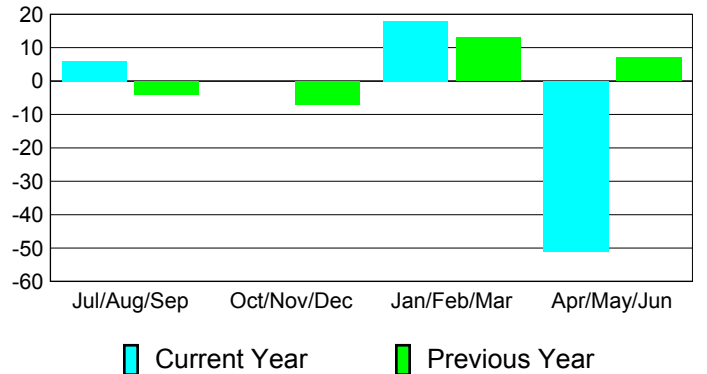

Gender Comparison 2010-2011

Jul/Aug/Sep

Oct/Nov/Dec

Jan/Feb/Mar

Apr/May/June

Male

Female