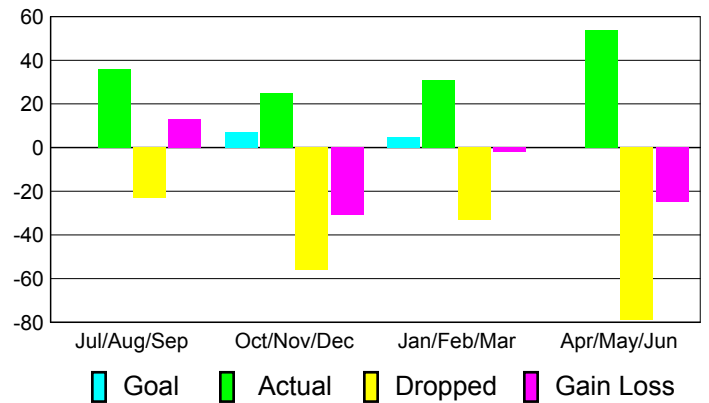

Membership Results 2010-2011

Goal, New, Dropped, Gain/Loss

Comparison of Membership Gain/Loss

Current Year Compared to the Previous Year