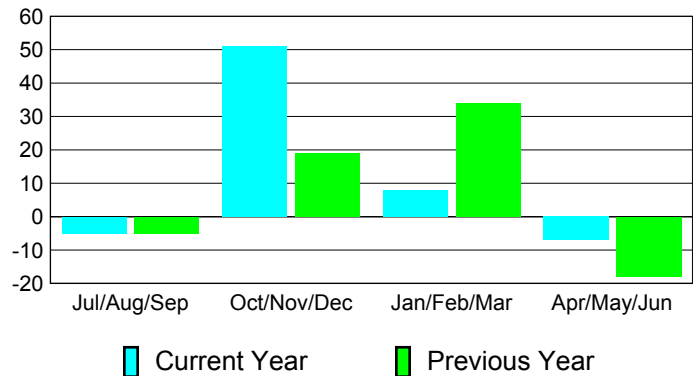

Gender Comparison 2010-2011

Jul/Aug/Sep

Oct/Nov/Dec

Jan/Feb/Mar

Apr/May/Jun

Male

Female