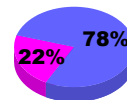

Jan/Feb/Mar