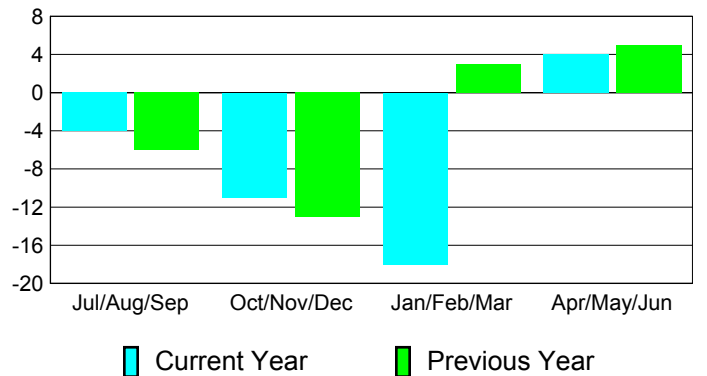

Gender Comparison 2010-2011

Jul/Aug/Sep

Oct/Nov/Dec

Jan/Feb/Mar

Apr/May/June

Male

Female